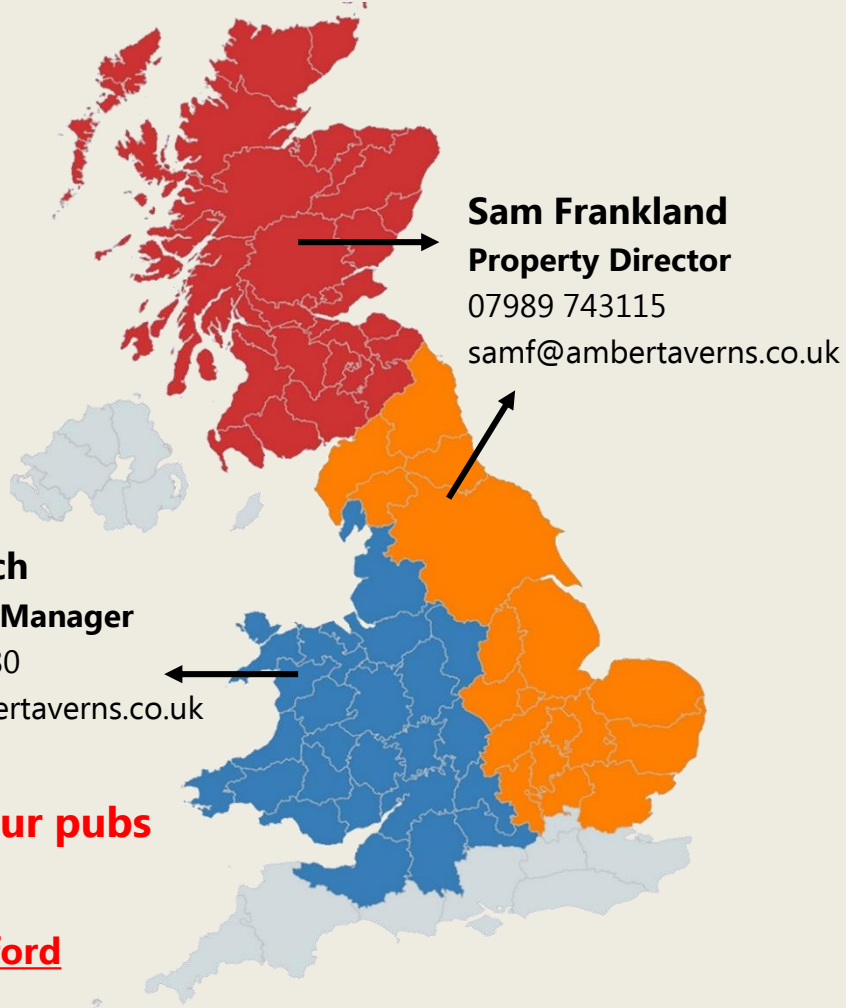

Finders fees
2% of purchase price up to
maximum of £15,000

ambertaverns.co.uk

Google Tour's of our pubs
[White Hart - Newark](#)
[Drum Winder - Bradford](#)

Target town list - Other similar locations considered